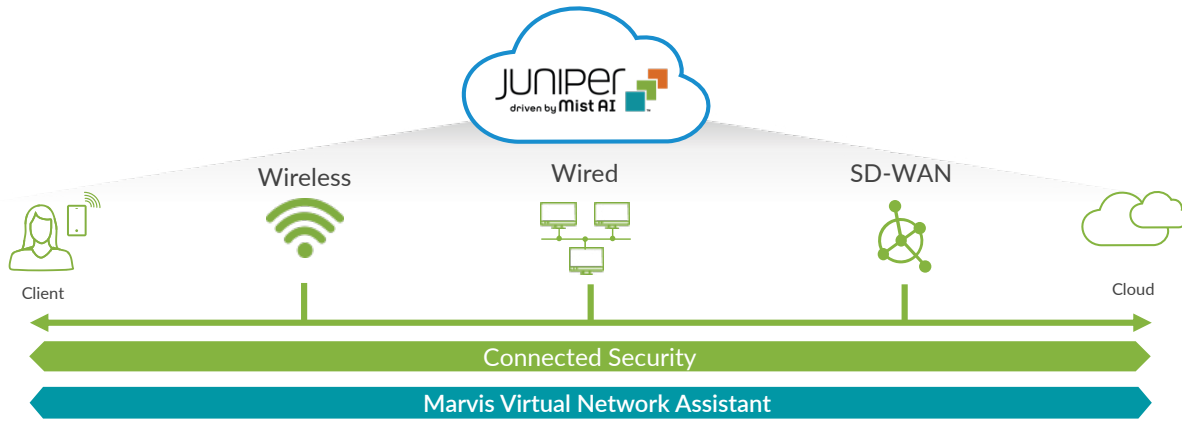

Layering Mist AI Across the Network from Client-to-Cloud.

See the Real Results from our Customers.

Reduce onsite visits by ~90%

Time spent troubleshooting Wi-Fi down 50%

Configure 500 sites in <5 minutes